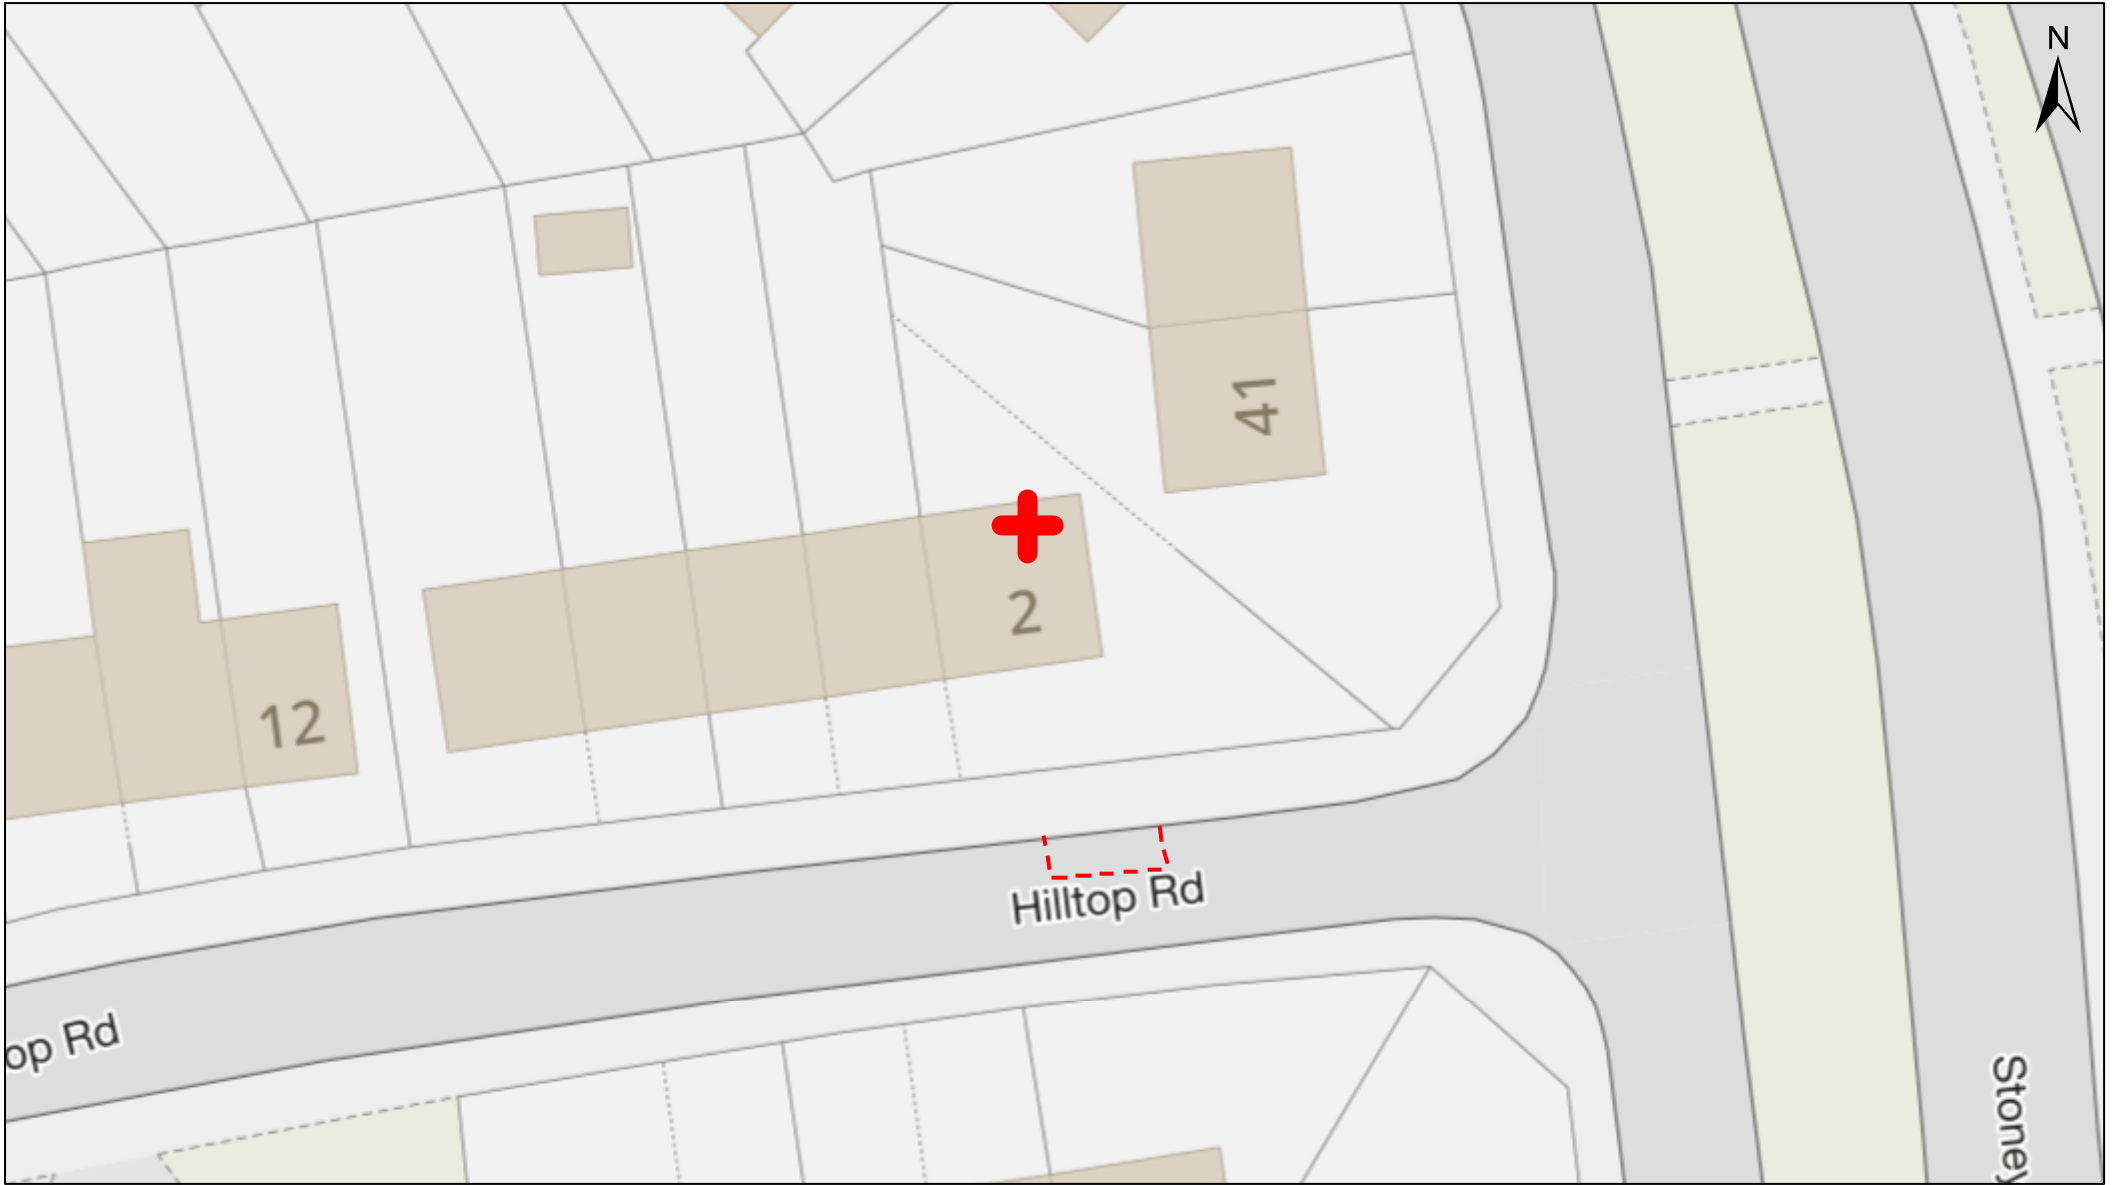

Reproduced by permission of Ordnance Survey
 on behalf of HMSO. © Crown copyright
 and database right 2023.
 All rights reserved. Ordnance Survey
 Licence number 100023396
 October 6, 2023

Proposed bay o/s 79 Bridgeburn Drive

1:331

NLC

Reproduced by permission of Ordnance Survey
on behalf of HMSO. © Crown copyright
and database right 2023.
All rights reserved. Ordnance Survey
Licence number 100023396
October 6, 2023

Proposed bay o/s 2 Hilltop Road