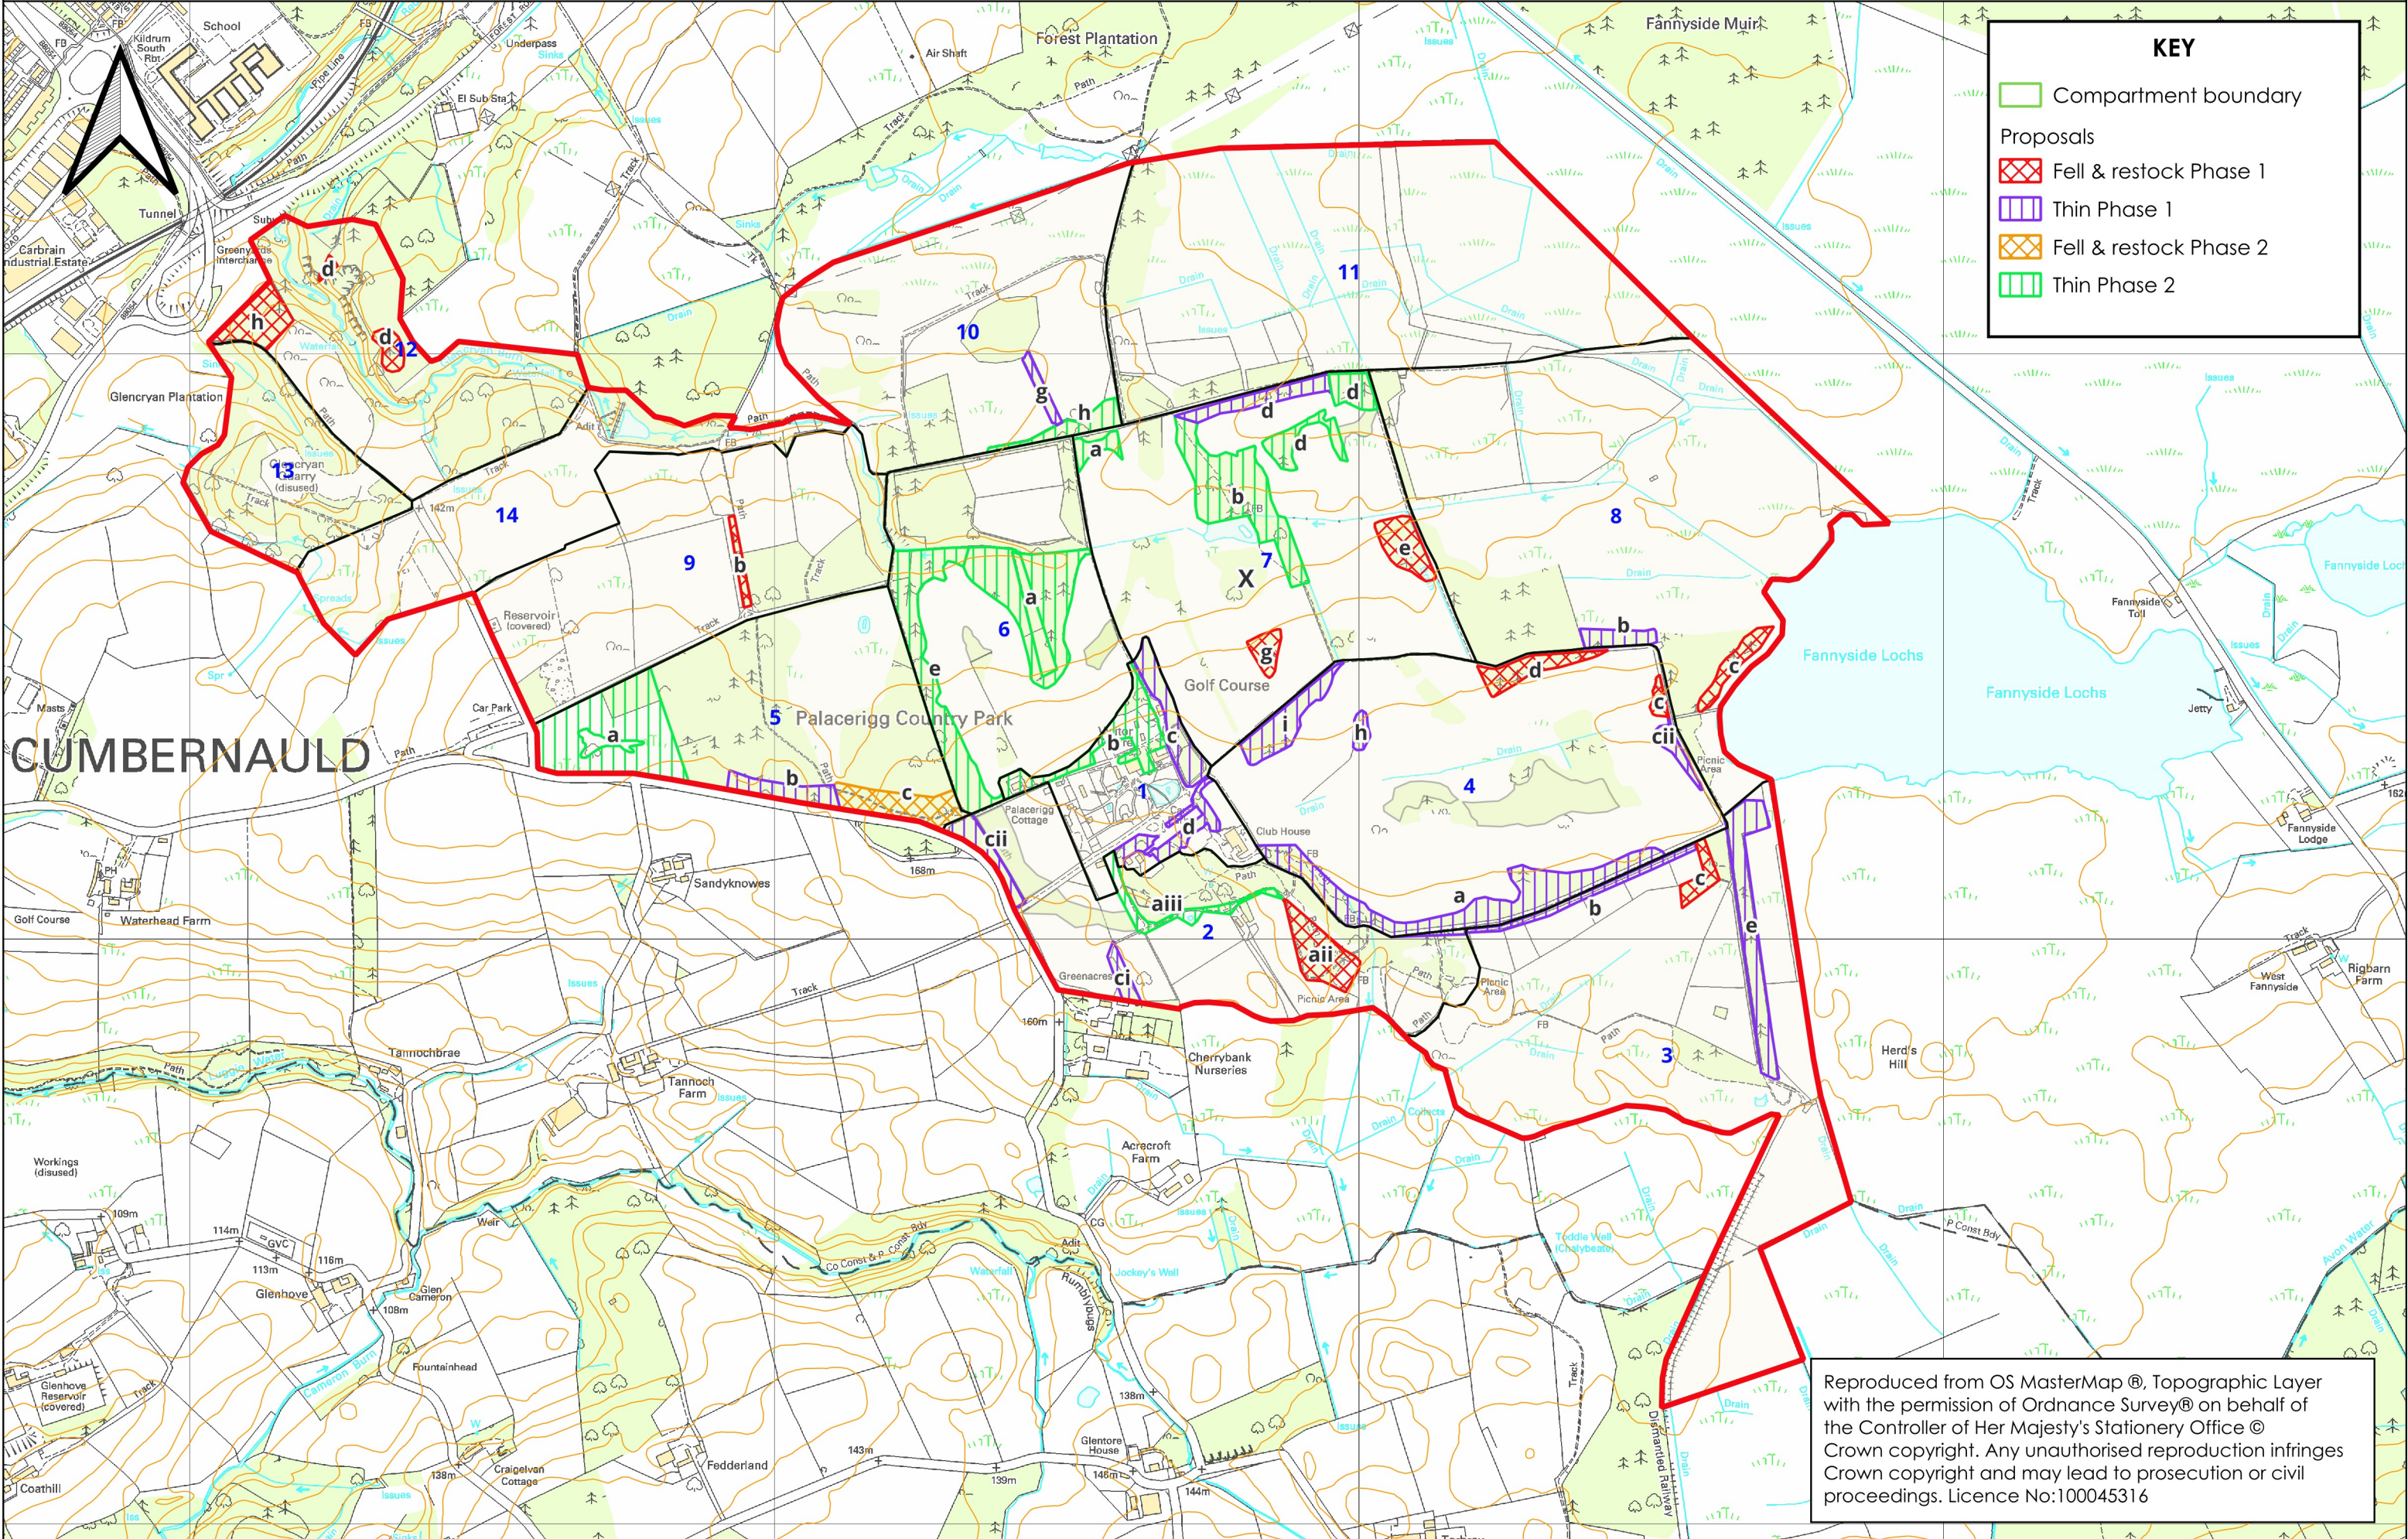

PALACERIGG LONG-TERM FOREST PLAN RENEWAL

MAP 3 - OUTLINE PROPOSALS

Scale - 1:10,000 @ A3

Date: September 2024

CUMBERNAULD

KEY

- Compartment boundary
- Proposals
 - Fell & restock Phase 1
 - Thin Phase 1
 - Fell & restock Phase 2
 - Thin Phase 2

Reproduced from OS MasterMap®, Topographic Layer with the permission of Ordnance Survey® on behalf of the Controller of Her Majesty's Stationery Office © Crown copyright. Any unauthorised reproduction infringes Crown copyright and may lead to prosecution or civil proceedings. Licence No:100045316